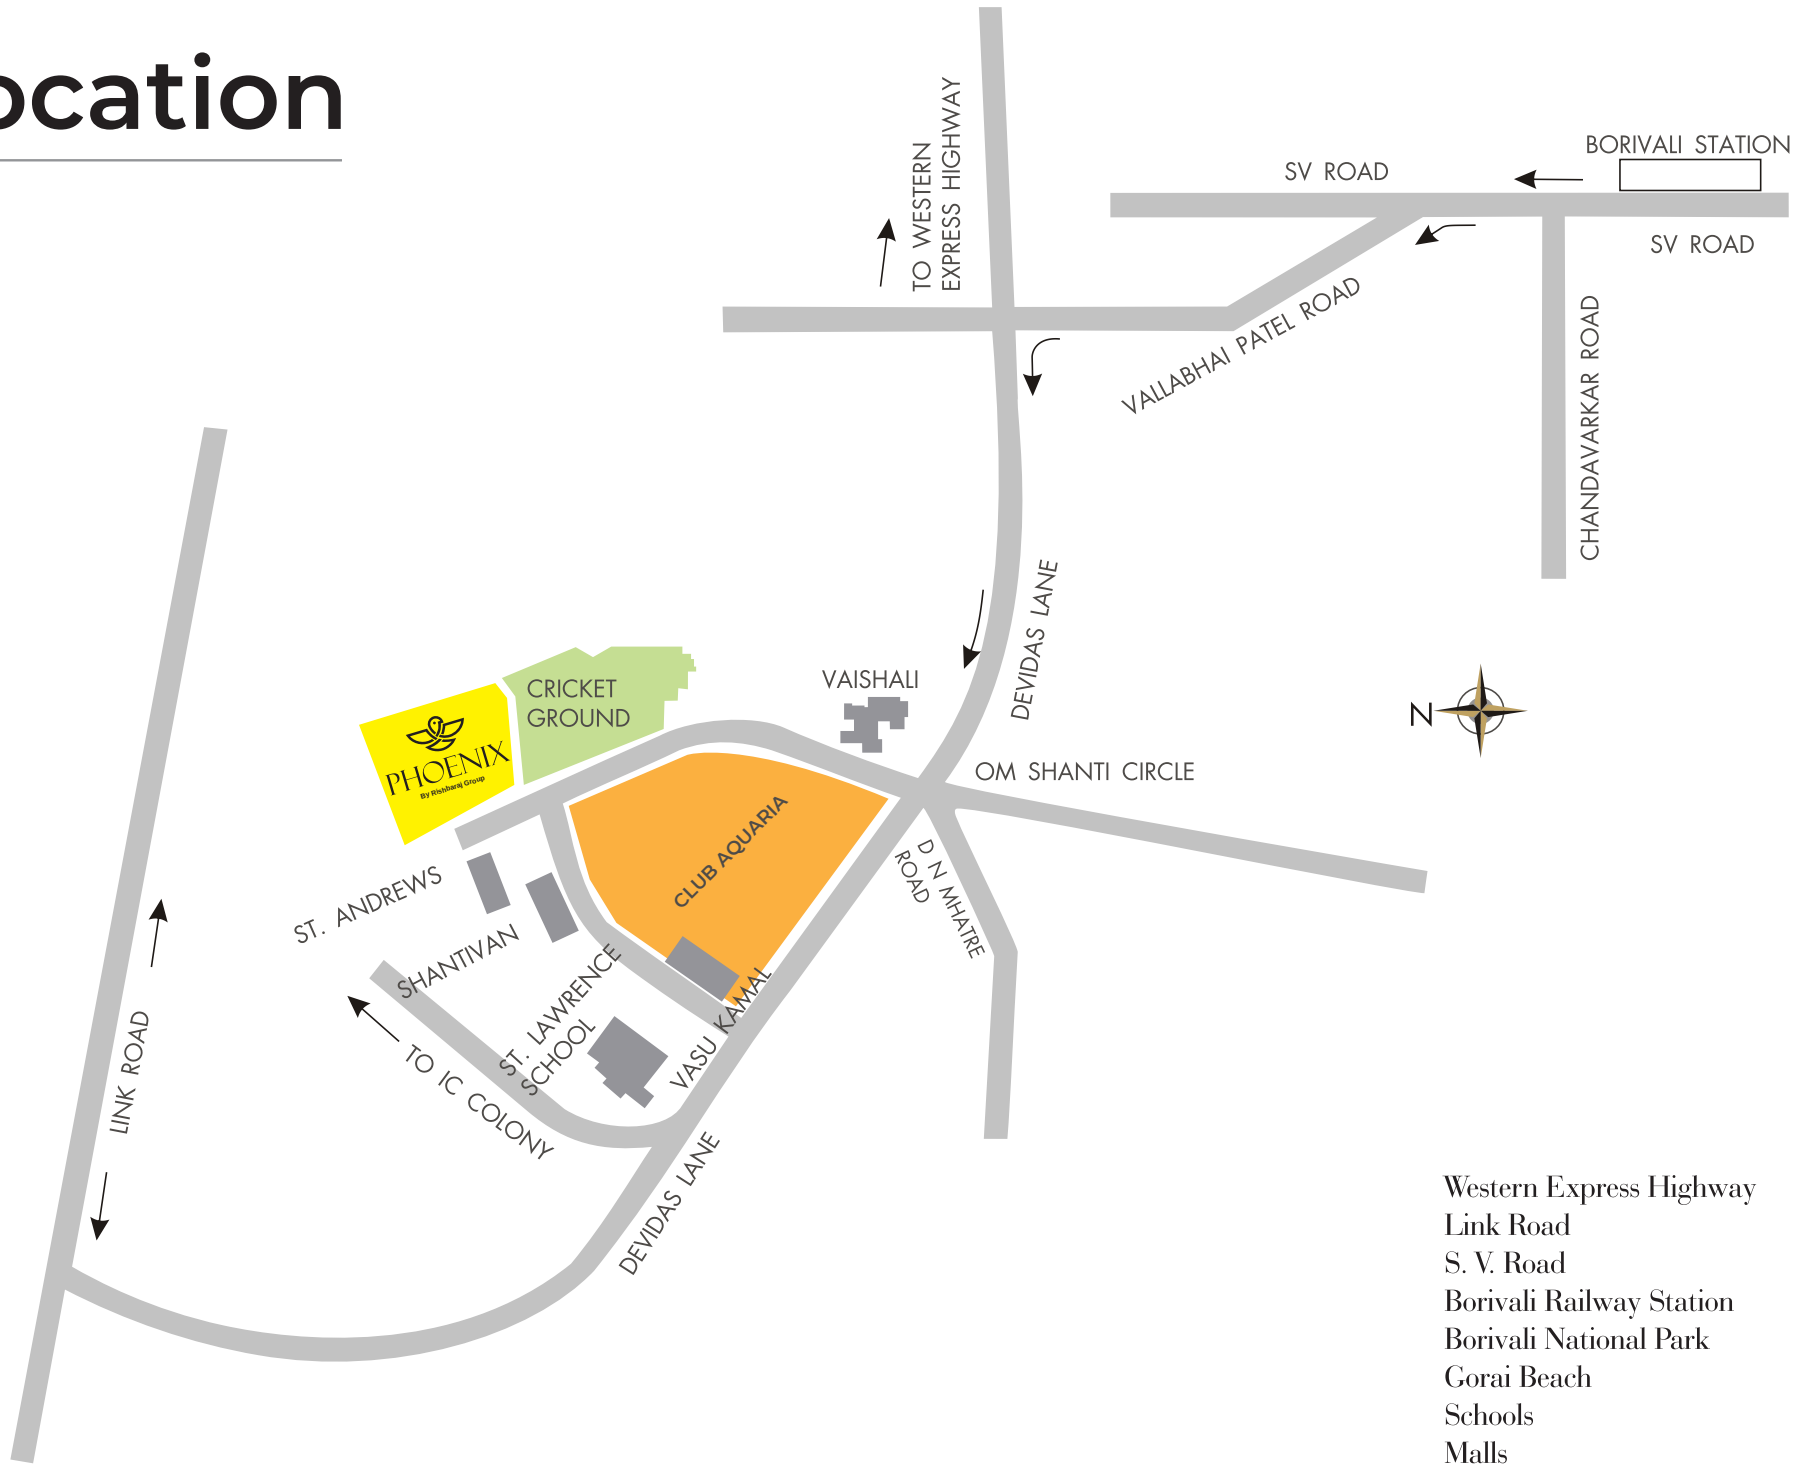

# Location

For Internal use only\*

Western Express Highway	-1.5 Kms.
Link Road	-0.5 Km.
S. V. Road	-0.5 Km.
Borivali Railway Station	-1.5 Km.
Borivali National Park	-02 Kms.
Gorai Beach	-02 Kms.
Schools	-00 Kms.
Malls	-01 Km.
Hospitals	-01 Km.