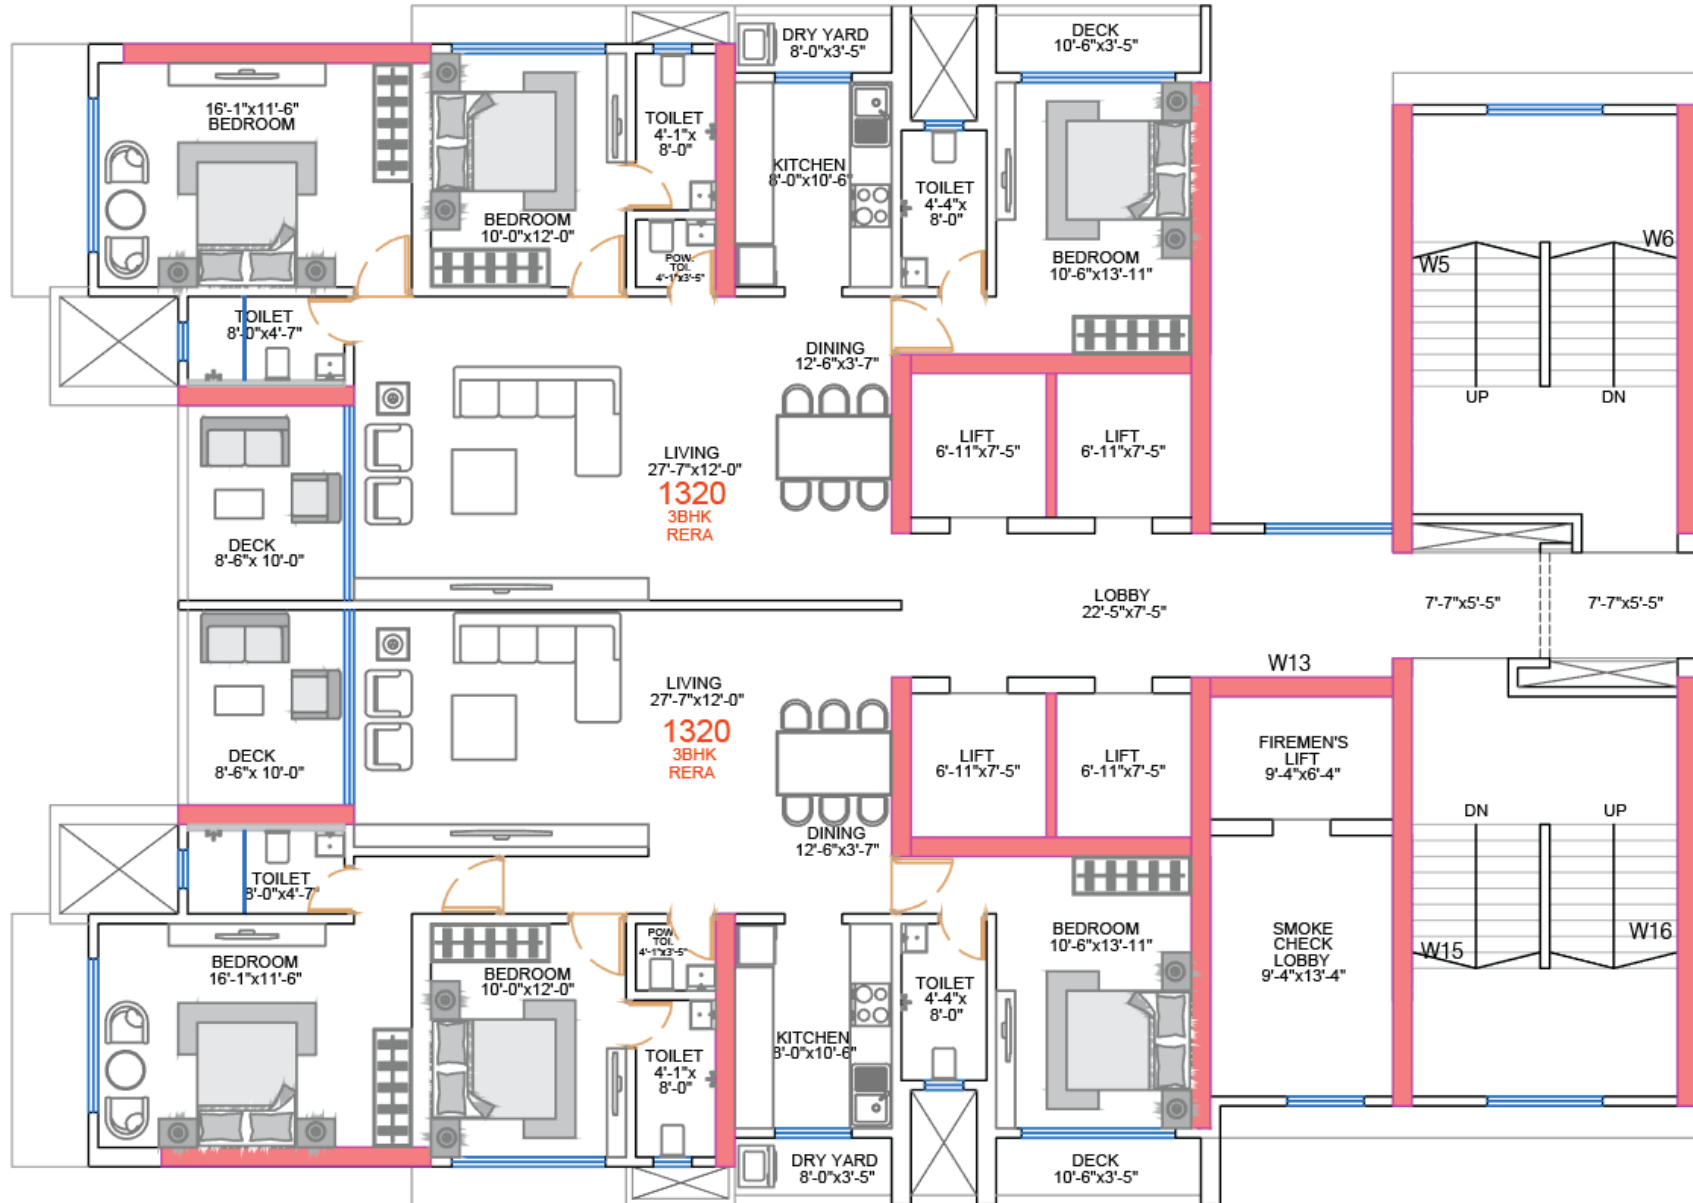

# Elevation View

---

Ground Floor +  
4 floors of Podium parking +  
27 Storey Building\*

For Internal use only\*

artistic impression\*

# Typical Floor Plans

For Internal use only\*

\*subject to approvals